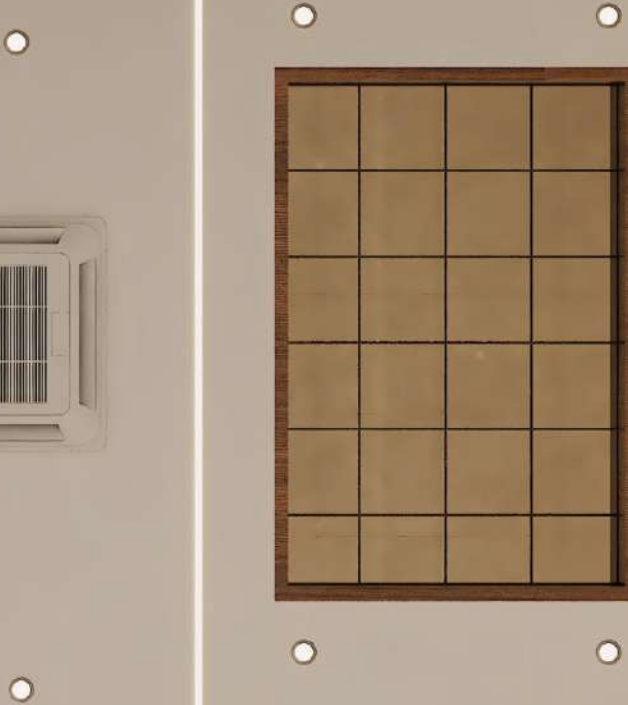

Five cans of beverage on the eighth shelf of the wine display cabinet.

A blender on the bottom shelf of the wine display cabinet.

A blender on the bottom shelf of the wine display cabinet.

A row of white glassware, including a bowl, cups, and a mug, on the top shelf of the glassware storage section.

A row of six white glasses on the second shelf of the glassware storage section.

A white vase with red flowers on the countertop.

A white teapot with a floral pattern on the countertop.

A white pitcher with a floral pattern on the countertop.

A vase with red and yellow flowers on the countertop.

A gold-colored handle on the left side of the cabinet doors.

A gold-colored handle on the right side of the cabinet doors.

LIVING AREA

21

DAYS

08

HOURS