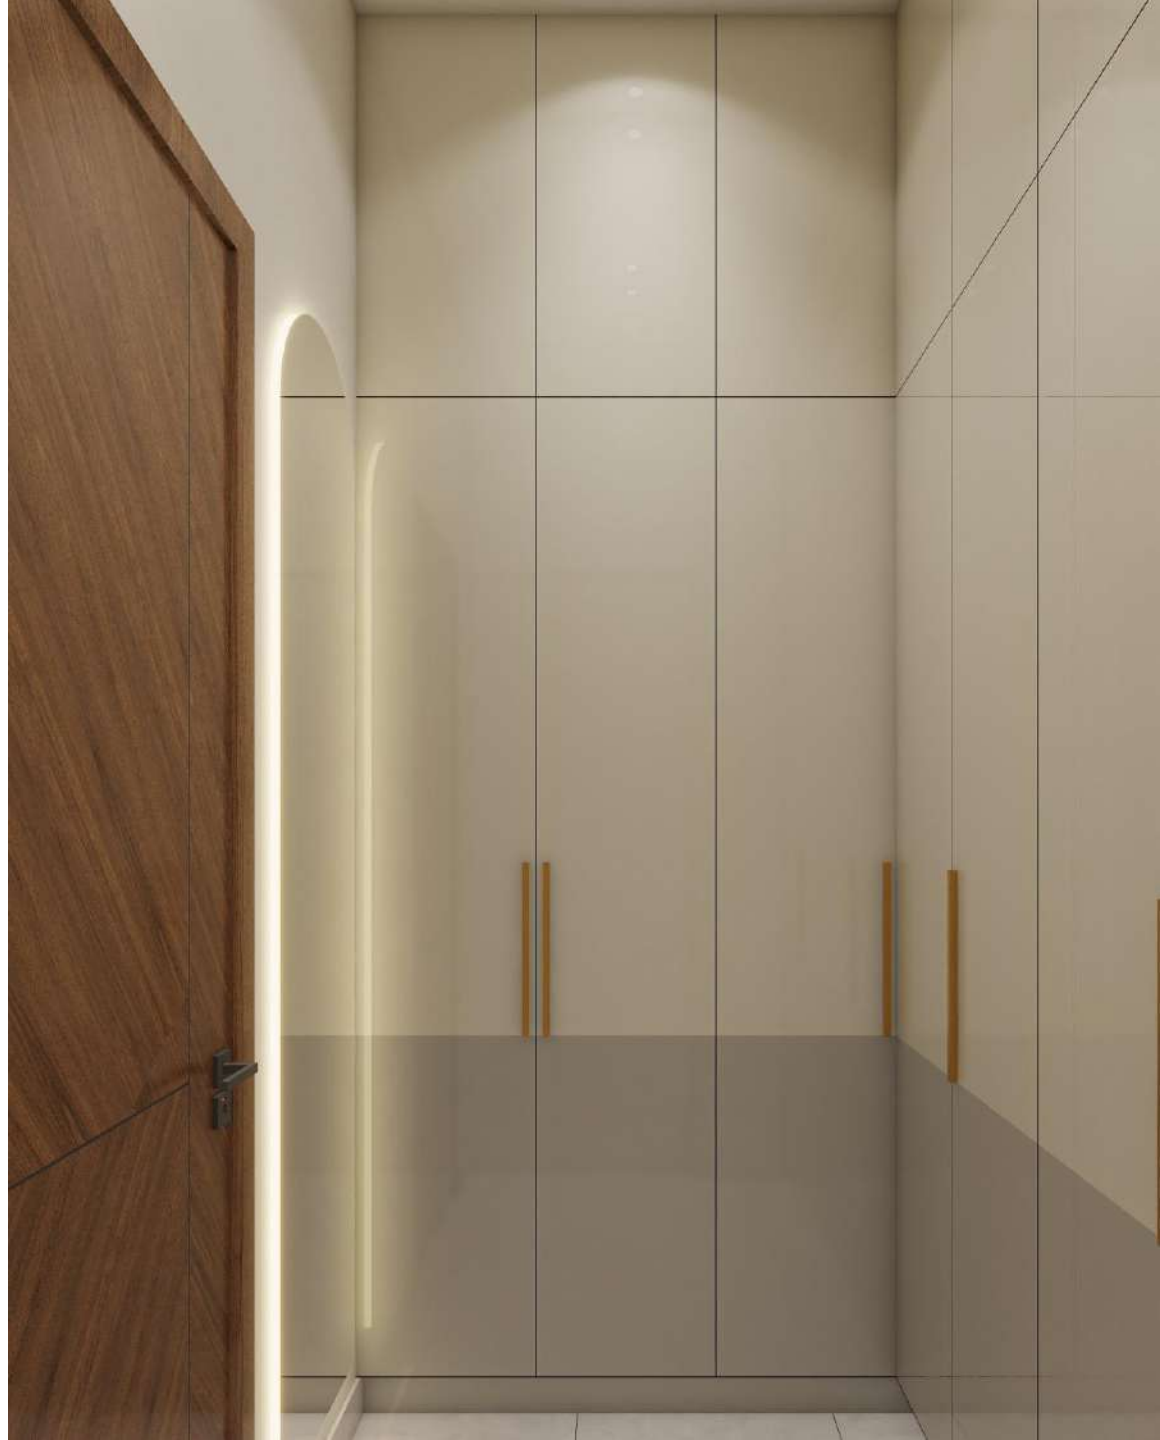

KITCHEN AND CROCKERY

2

SAMSUNG

A modern kitchen island cabinet with a wine display section on the left and a countertop section on the right. The wine display section has five shelves, each with a row of wine bottles. The countertop section has a white countertop with a white teapot, a white pitcher, and a vase of red flowers. The island is illuminated with warm, recessed lighting.

Five cans of beverage on the eighth shelf of the wine display cabinet.

A blender on the bottom shelf of the wine display cabinet.

A blender on the bottom shelf of the wine display cabinet.

A row of white glassware, including a bowl, cups, and a mug, on the top shelf of the glassware storage section.

A row of six white glasses on the second shelf of the glassware storage section.

A white vase with red flowers on the countertop.

A white teapot with a floral pattern on the countertop.

A white pitcher with a floral pattern on the countertop.

45

MINUTES

Texture to Paint

BEDROOM

FIRST FLOOR

LOUNGE

LOUNDRY ROOM

READING AND PRAYER ROOM