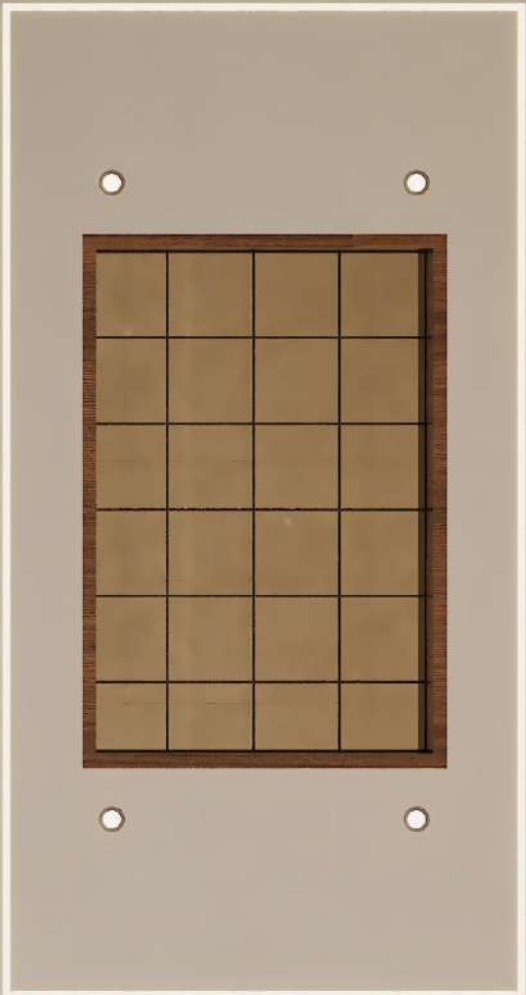

Five wine bottles on the fifth shelf of the wine display cabinet.

Five wine bottles on the sixth shelf of the wine display cabinet.

Five cans of beverage on the seventh shelf of the wine display cabinet.

Five cans of beverage on the eighth shelf of the wine display cabinet.

A blender on the bottom shelf of the wine display cabinet.

A blender on the bottom shelf of the wine display cabinet.

A row of white glassware, including a bowl, cups, and a mug, on the top shelf of the glassware storage section.

A row of six white glasses on the second shelf of the glassware storage section.

A white vase with red flowers on the countertop.

A white teapot with a floral pattern on the countertop.

A white pitcher with a floral pattern on the countertop.

A vase with red and yellow flowers on the countertop.

A gold-colored handle on the left side of the cabinet doors.

A gold-colored handle on the right side of the cabinet doors.

LIVING AREA

21

DAYS

08

HOURS