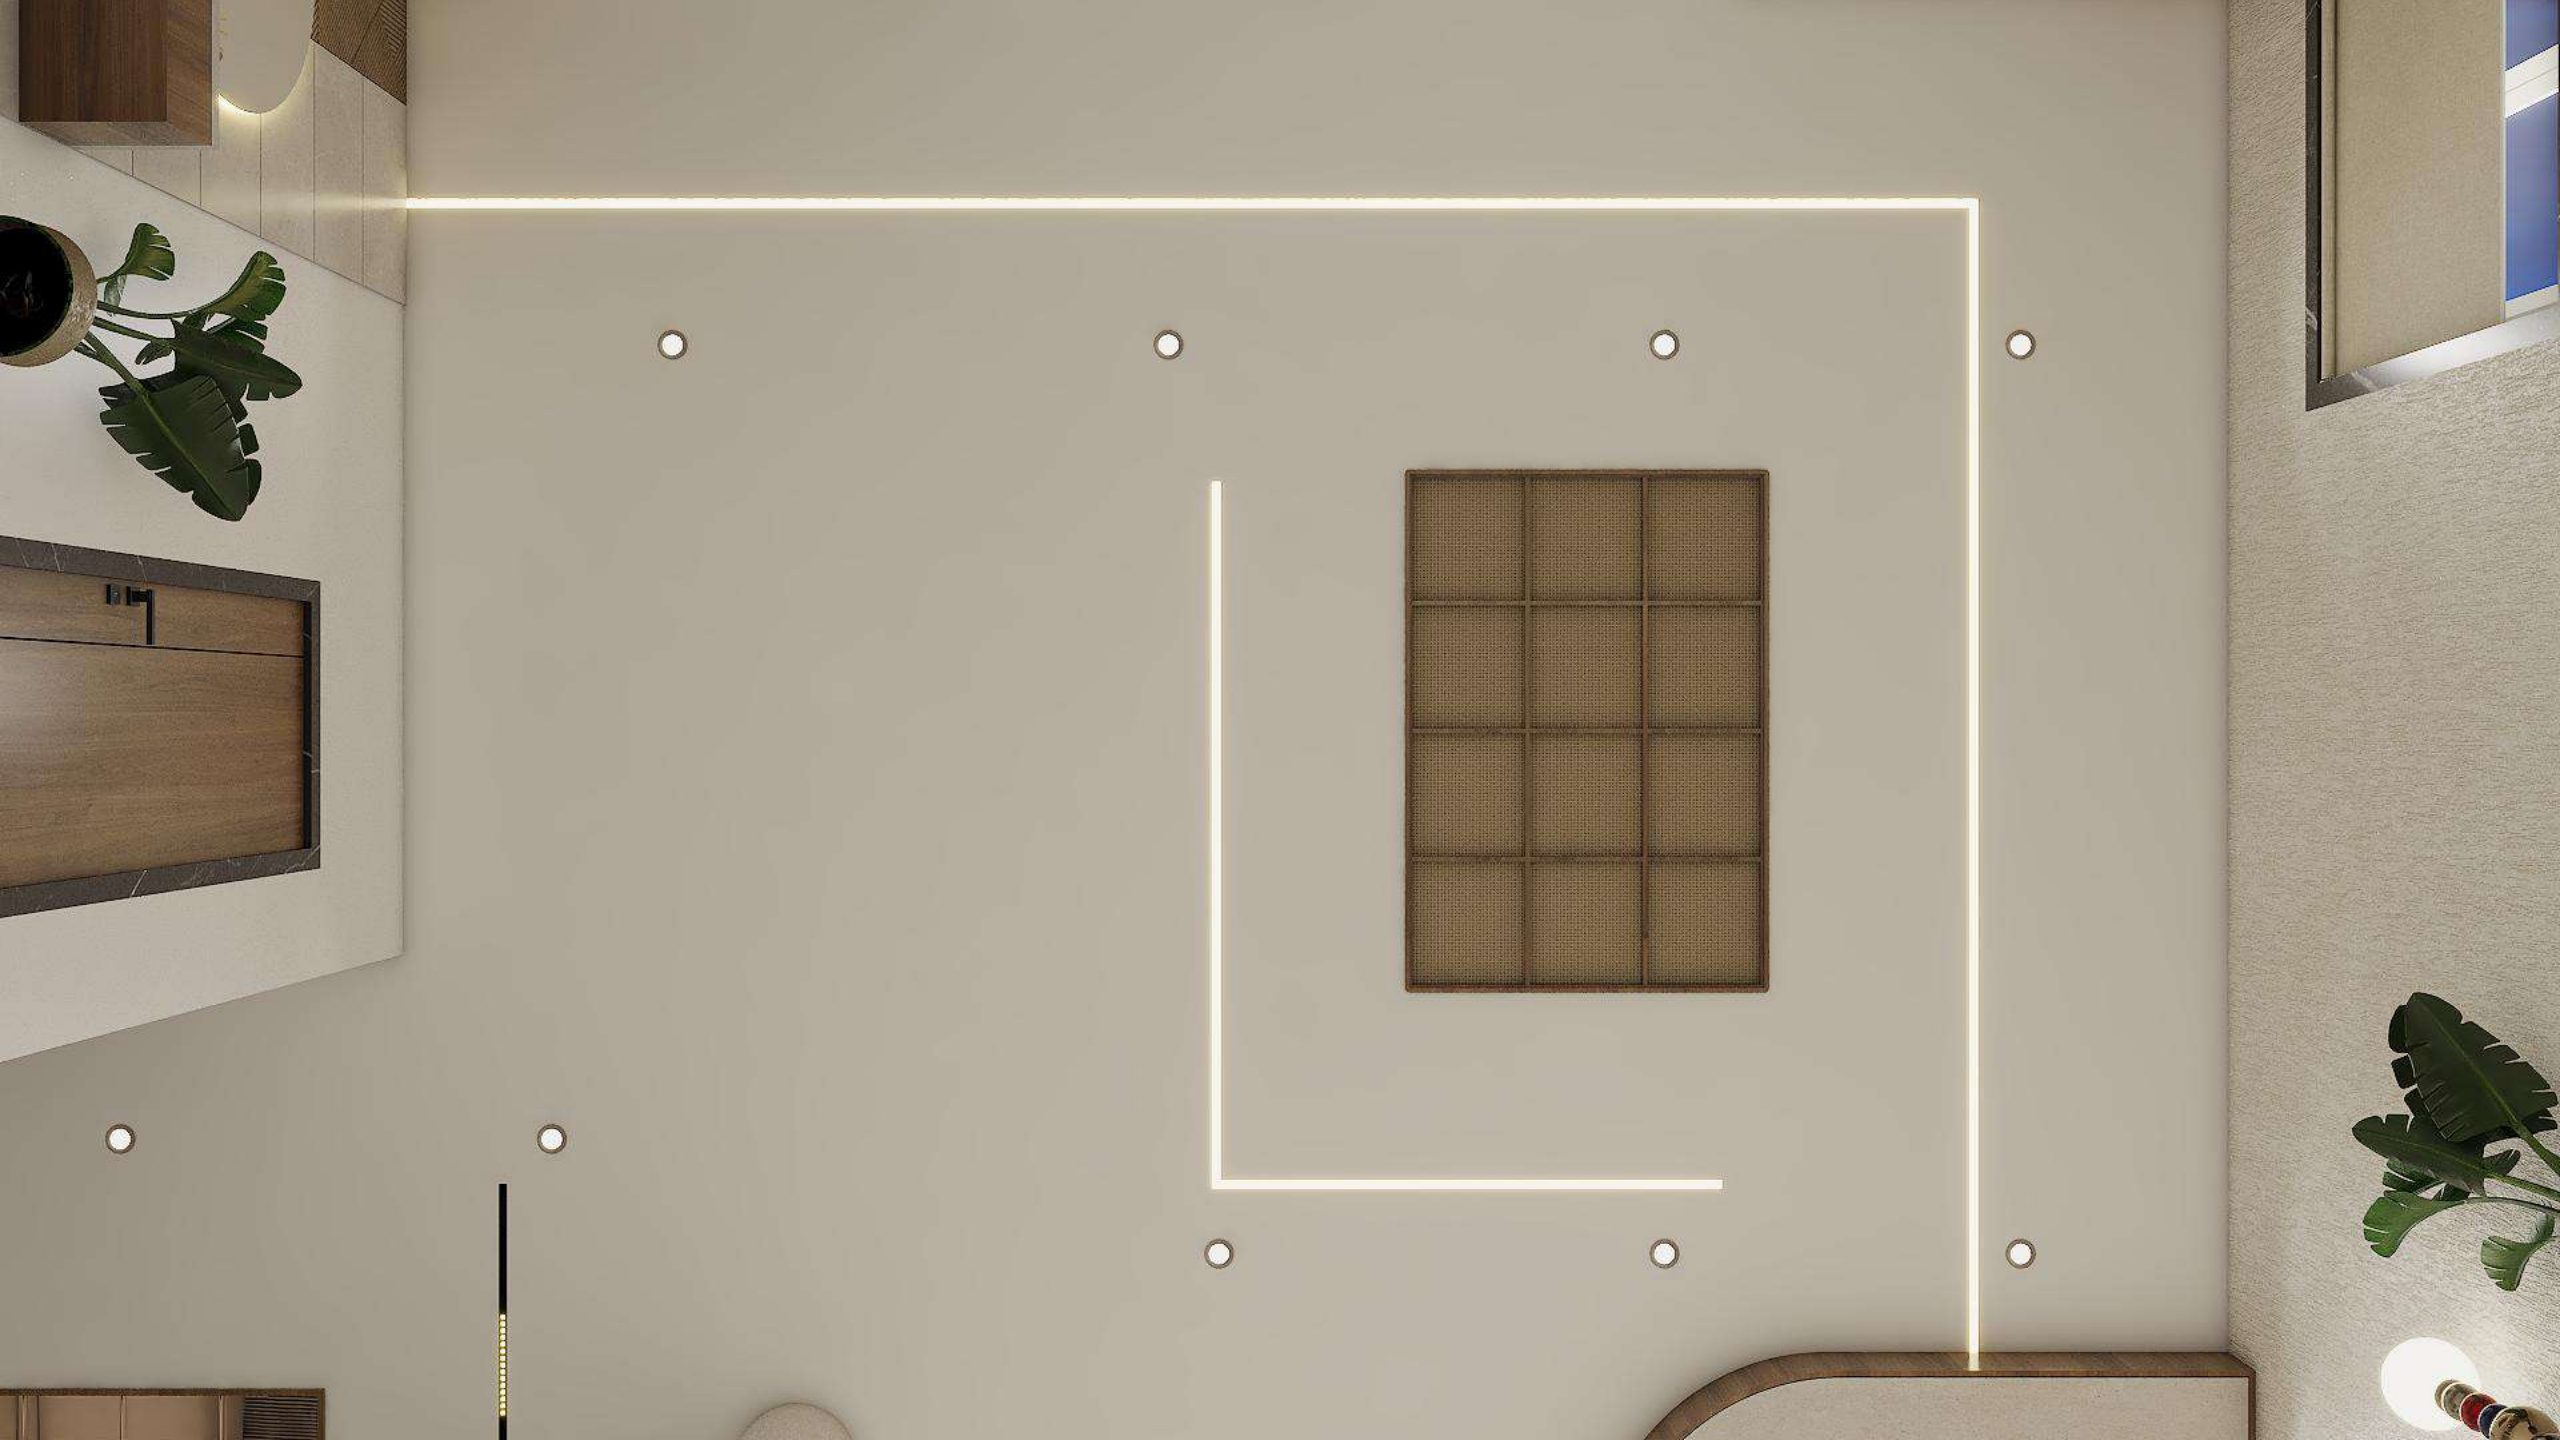

# 3D DESIGN

LIVING

DRAWING

45  
MINUTES

DINING

POOJA

KITCHEN

SAMSUNG